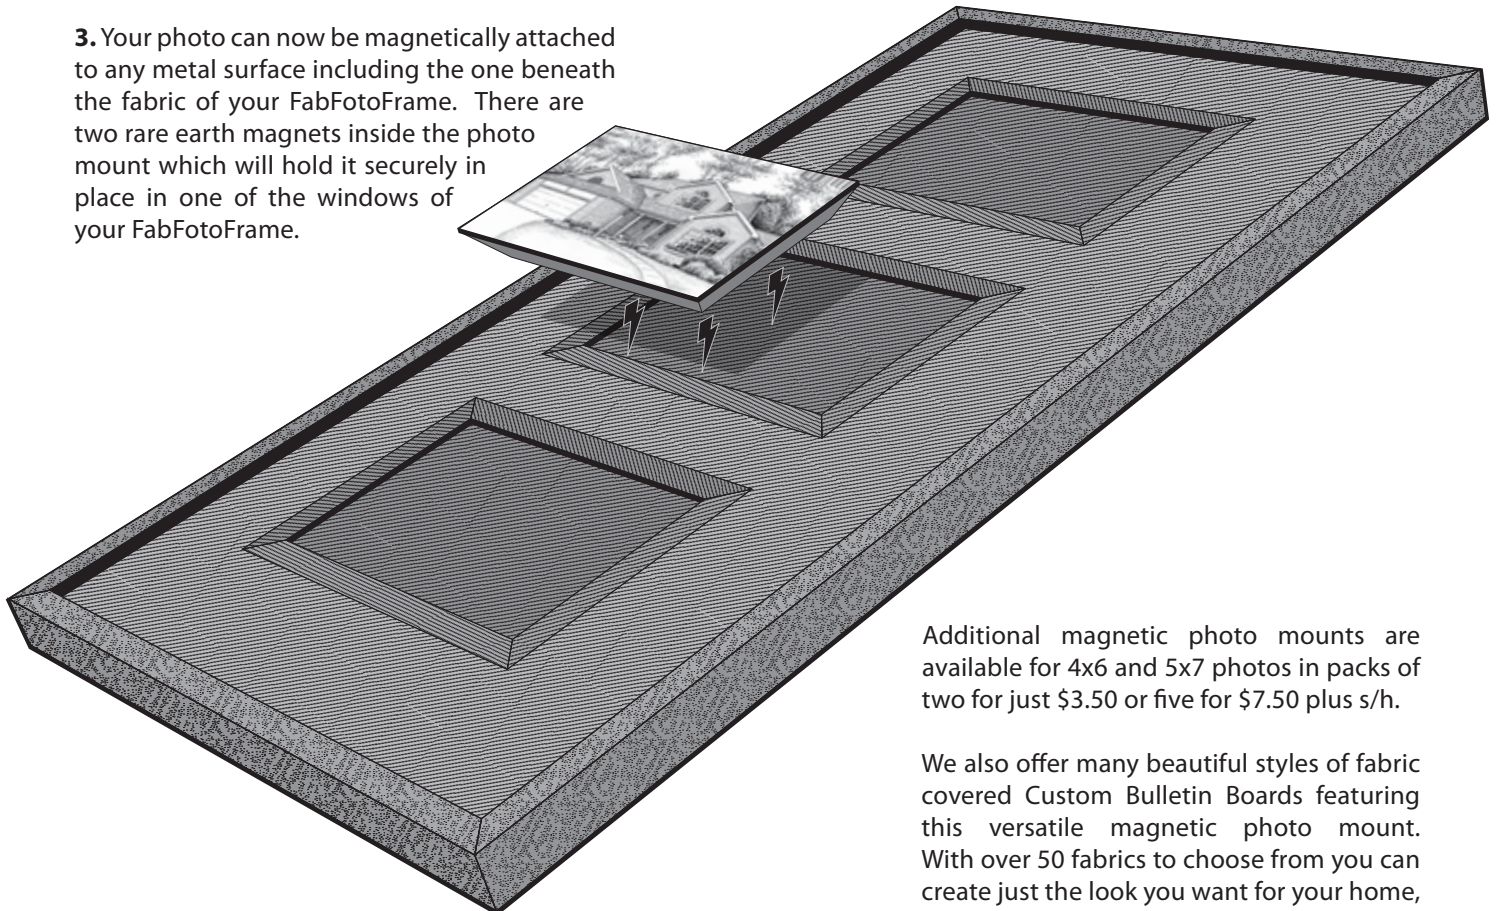

Between the **Raphael's** *and the frame ...you're in Raphael's country.*

Introducing the "FabFotoFrame"

1. Prepare to attach your photo by removing the paper covering the adhesive on the upper surface of the magnetic photo mount.

2. Align your photo and adhere it to this surface - trim any excess if desired.

3. Your photo can now be magnetically attached to any metal surface including the one beneath the fabric of your FabFotoFrame. There are two rare earth magnets inside the photo mount which will hold it securely in place in one of the windows of your FabFotoFrame.

Additional magnetic photo mounts are available for 4x6 and 5x7 photos in packs of two for just \$3.50 or five for \$7.50 plus s/h.

We also offer many beautiful styles of fabric covered Custom Bulletin Boards featuring this versatile magnetic photo mount. With over 50 fabrics to choose from you can create just the look you want for your home, office or organization.