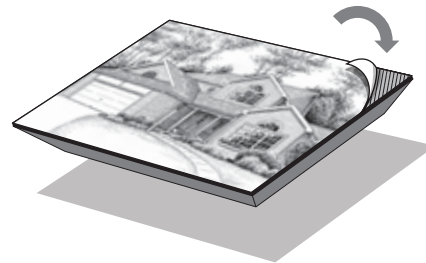

Between the **Raphael's** *and the frame ...you're in Raphael's country.*

Introducing the "FabFotoFrame"

1. Prepare to attach your photo by removing the paper covering the adhesive on the upper surface of the magnetic photo mount.

2. Align your photo and adhere it to this surface - trim any excess if desired.

3. Your photo can now be magnetically attached to any metal surface including the one beneath the fabric of your FabFotoFrame. There are two rare earth magnets inside the photo mount which will hold it securely in place in one of the windows of your FabFotoFrame.

Additional magnetic photo mounts are available for 4x6 and 5x7 photos in packs of two for just \$3.50 or five for \$7.50 plus s/h.

We also offer many beautiful styles of fabric covered Custom Bulletin Boards featuring this versatile magnetic photo mount. With over 50 fabrics to choose from you can create just the look you want for your home, office or organization.